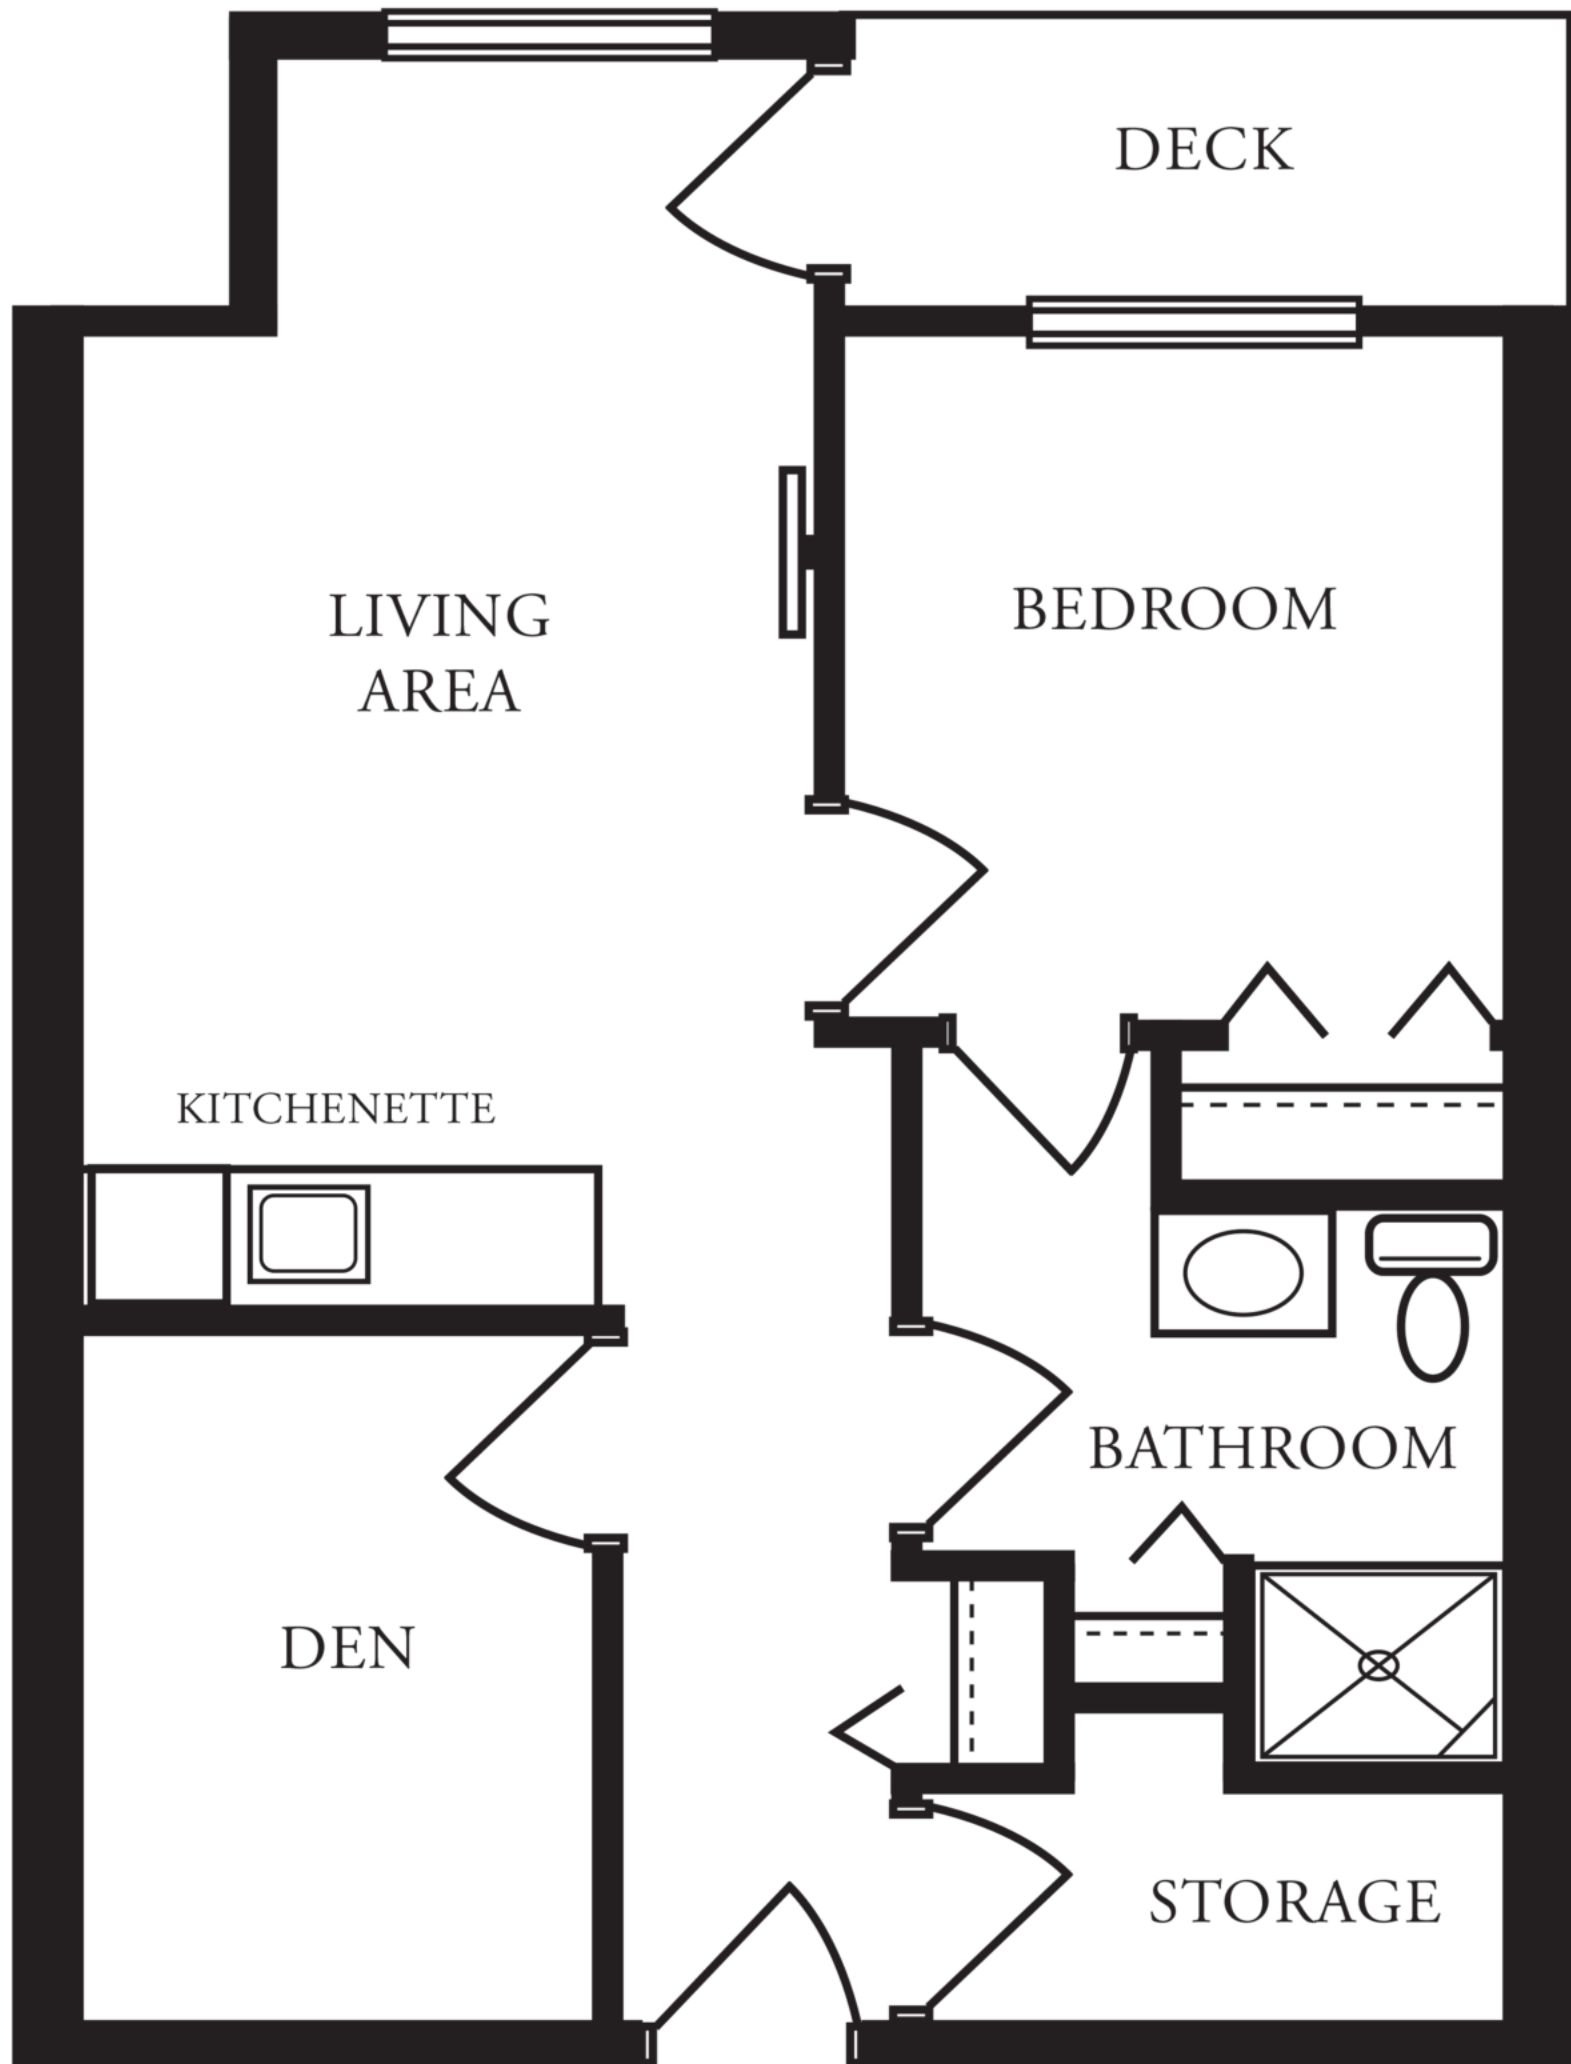

The Balsam

1 Bedroom + Den | 650 SQ FT

Cottonwood Village

An OPTIMA LIVING Community